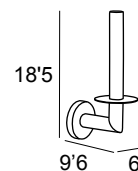

6538 Portarrollos reserva
Spare paper holder
Porte-rouleau recharge
Porta-rolos reserva